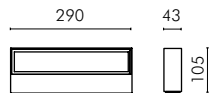

LOOK APPLIQUE  
SINGLE EMISSION L 290mm

**S.7250W**

With leds white 3000K CRI90 2016lm  
Rated luminaire luminous flux 965lm  
Rated input power 24W 240V

MINI-LOOK APPLIQUE  
DOUBLE EMISSION L 220mm

**S.7202W**