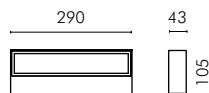

S.7201W

With leds white 3000K CRI90 1153lm
Rated luminaire luminous flux 505lm
Rated input power 13,5W 240V

S.7250W

With leds white 3000K CRI90 2016lm
Rated luminaire luminous flux 965lm
Rated input power 24W 240V

S.7202W

With leds white 3000K CRI90 1153lm
Rated luminaire luminous flux 414lm
Rated input power 13,5W 240V

S.7252W

With leds white 3000K CRI90 2016lm
Rated luminaire luminous flux 786lm
Rated input power 24W 240V