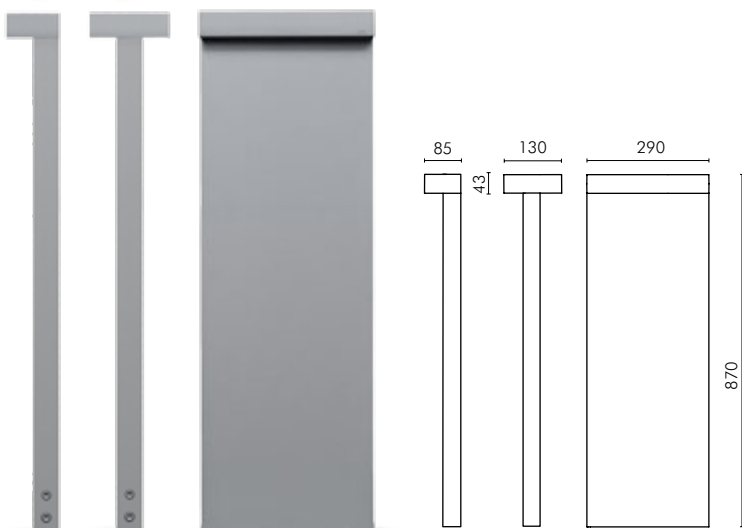

S.7262W

With leds white 3000K CRI90 2016lm
Rated luminaire luminous flux 675lm
Rated input power 24W 240V

S.7267W

With leds white 3000K CRI90 4032lm
Rated luminaire luminous flux 1350lm
Rated input power 48W 240V