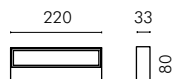

LOOK APPLIQUE  
SINGLE EMISSION L 290mm

**S.7250W**

With leds white 3000K CRI90 2016lm  
Rated luminaire luminous flux 965lm  
Rated input power 24W 240V

MINI-LOOK APPLIQUE  
DOUBLE EMISSION L 220mm

**S.7202W**