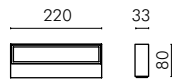

S.7201W

With leds white 3000K CRI90 1153lm
Rated luminaire luminous flux 505lm
Rated input power 13,5W 240V

S.7250W

With leds white 3000K CRI90 2016lm
Rated luminaire luminous flux 965lm
Rated input power 24W 240V

S.7202W

With leds white 3000K CRI90 1153lm
Rated luminaire luminous flux 414lm
Rated input power 13,5W 240V

S.7252W

With leds white 3000K CRI90 2016lm
Rated luminaire luminous flux 786lm
Rated input power 24W 240V