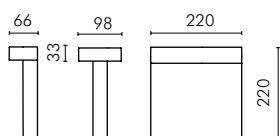

With leds white 3000K CRI90 1153lm  
Rated luminaire luminous flux 414lm  
Rated input power 13,5W 240V

LOOK APPLIQUE  
DOUBLE EMISSION L 290mm

**S.7252W**

With leds white 3000K CRI90 2016lm  
Rated luminaire luminous flux 786lm  
Rated input power 24W 240V