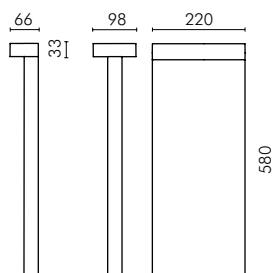

MINI-LOOK BOLLARD H 220 mm

S.7206W

With leds white 3000K CRI90 1008lm
Rated luminaire luminous flux 355lm
Rated input power 12,5W 240V

S.7215W

With leds white 3000K CRI90 2016lm
Rated luminaire luminous flux 687lm
Rated input power 25W 240V

MINI-LOOK BOLLARD H 580 mm

S.7211W

With leds white 3000K CRI90 1008lm
Rated luminaire luminous flux 355lm
Rated input power 12,5W 240V

S.7220W

With leds white 3000K CRI90 2016lm
Rated luminaire luminous flux 687lm
Rated input power 25W 240V