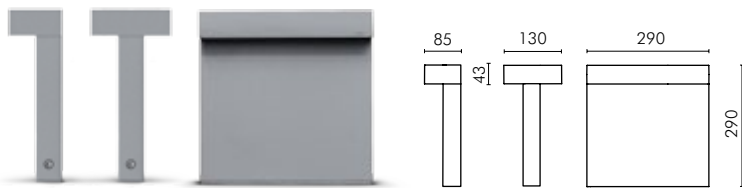

S.7260W

With leds white 3000K CRI90 2016lm
Rated luminaire luminous flux 675lm
Rated input power 24W 240V

S.7265W

With leds white 3000K CRI90 4032lm
Rated luminaire luminous flux 1350lm
Rated input power 48W 240V