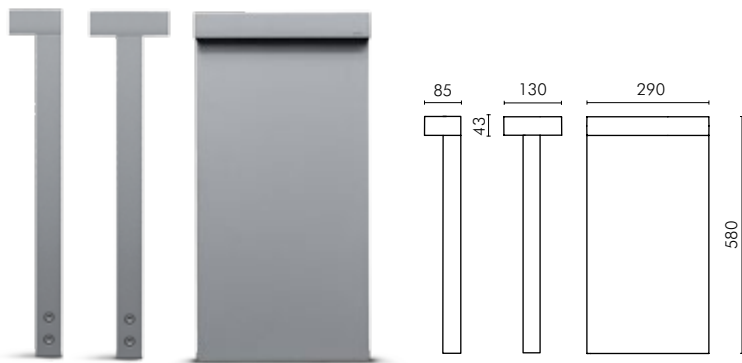

S.7261W

With leds white 3000K CRI90 2016lm
Rated luminaire luminous flux 675lm
Rated input power 24W 240V

S.7266W

With leds white 3000K CRI90 4032lm
Rated luminaire luminous flux 1350lm
Rated input power 48W 240V