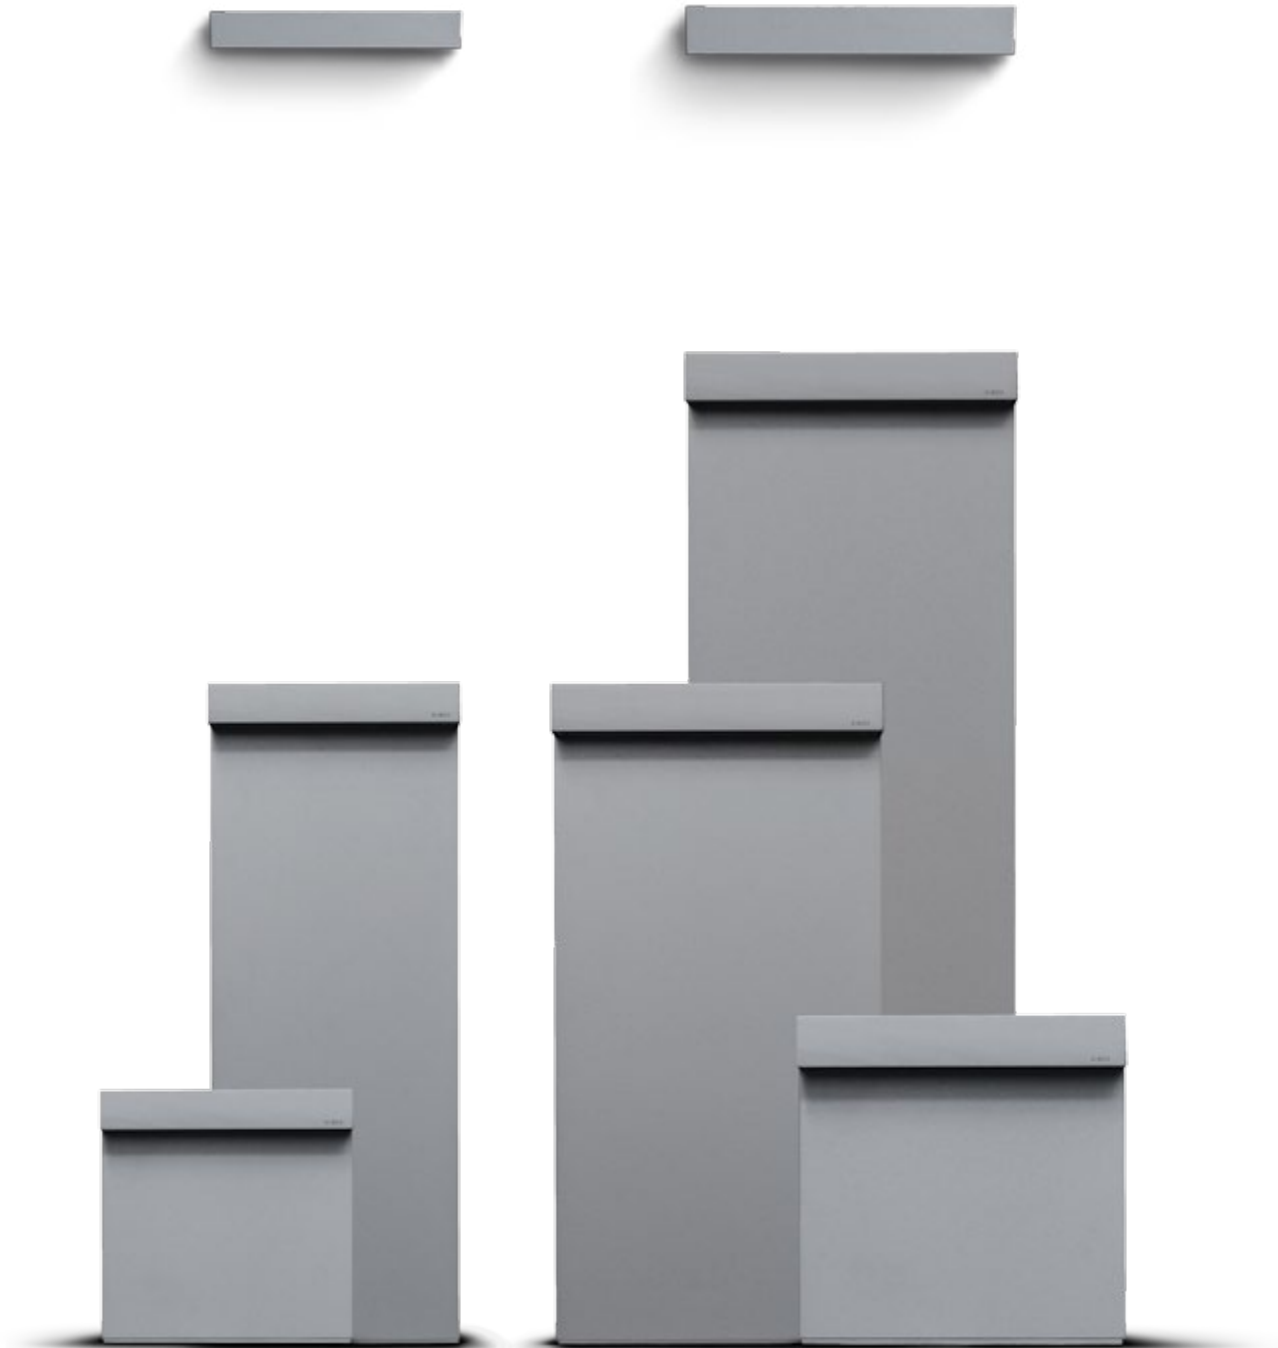

LOOK

www.simes.it/look