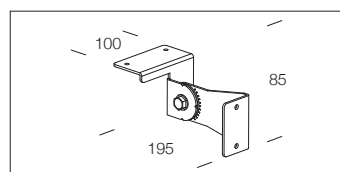

acc. 537 adjustable connection
galvanized 993974-00
To install Sicura on walls or ceiling. To be used for continuous lines. **2 for pack.**

On request: continuous line alignment supplied with **sub-code 0072** with surcharge).