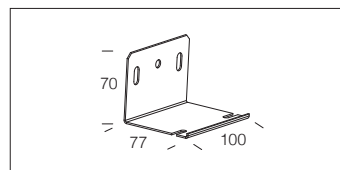

acc. 536 bracket
grey 993972-00
To install Sicura permanently on walls.
2 for pack.