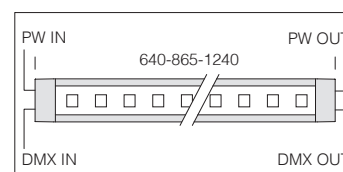

Equipment: complete with electrical cable (1mt) for mains connection.

SICURA - RGBW - DMX/RDM (on request)

TW (on request)	2700K - 3000K - 4000K - 5500K
RGBW	3000K
Standard beam	standard: elliptic narrow - medium - wide - asymm.
CRI	≥70
Protection rating	IP66 IK08
Insulation class	I
Power consum.	max 100W

ELECTRICAL DRIVE CHARACTERISTICS

Electrical connect.	loop in-out
Equipment	RGB White e DMX RDM

On request: stand-alone programming.

	LED modules					
	4 F		8 F		12 F	
700mA	Luminous flux			LED Wattage		
LED WHITE	924 lm	1848 lm	2770 lm	9 W	18 W	26 W
700mA	Luminous flux			LED Wattage		
LED RED	341 lm	682 lm	1023 lm	7 W	15 W	22 W
LED GREEN	620 lm	1240 lm	1860 lm	9 W	18 W	26 W
LED BLUE	137 lm	270 lm	409 lm	9 W	18 W	26 W

1768 Sicura FS - symmetric						
wattage	colour	L	CLD CELL		W tot	LUMEN OUTPUT (tq= 25 °C)
			weight	code		K - ølm - CRI - degrees
LED	grey	655	3.00	414242-00	28	4000K - 2866lm - CRI \geq 80 - 30°
LED	grey	1215	3.50	414243-00	54	4000K - 5734lm - CRI \geq 80 - 30°
LED	grey	1495	4.00	414244-00	68	4000K - 7166lm - CRI \geq 80 - 30°

1769 Sicura FL - symmetric						
wattage	colour	L	CLD CELL		W tot	LUMEN OUTPUT (tq= 25 °C)
			weight	code		K - ølm - CRI - degrees
LED	grey	655	3.00	414262-00	28	4000K - 3136lm - CRI \geq 80 - 60°
LED	grey	1215	3.50	414263-00	54	4000K - 6272lm - CRI \geq 80 - 60°
LED	grey	1495	4.00	414264-00	68	4000K - 7840lm - CRI \geq 80 - 60°