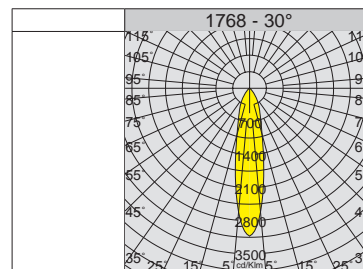

1768 Sicura FS - symmetric						
wattage	colour	L	CLD CELL		W tot	LUMEN OUTPUT (tq= 25 °C)
			weight	code		K - ølm - CRI - degrees
LED	grey	655	3.00	414242-00	28	4000K - 2866lm - CRI \geq 80 - 30°
LED	grey	1215	3.50	414243-00	54	4000K - 5734lm - CRI \geq 80 - 30°
LED	grey	1495	4.00	414244-00	68	4000K - 7166lm - CRI \geq 80 - 30°