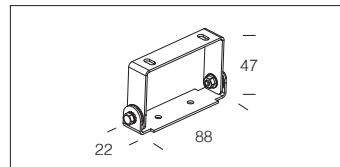

Accessories

acc. 535 adjustable connection
grey 993970-00
For direct ceiling installation.
Capacity: 6 Kg. **2 for pack.**