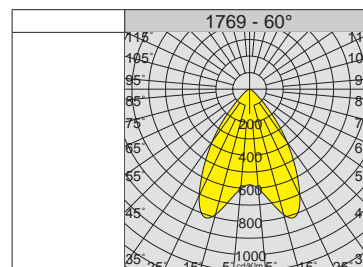

1768 Sicura FS - symmetric						
wattage	colour	L	CLD CELL		W tot	LUMEN OUTPUT (tq= 25 °C)
			weight	code		K - ølm - CRI - degrees
LED	grey	655	3.00	414242-00	28	4000K - 2866lm - CRI \geq 80 - 30°
LED	grey	1215	3.50	414243-00	54	4000K - 5734lm - CRI \geq 80 - 30°
LED	grey	1495	4.00	414244-00	68	4000K - 7166lm - CRI \geq 80 - 30°