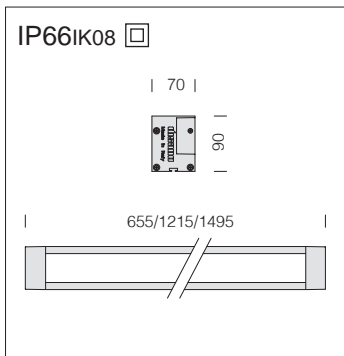

acc. 376 ceiling moun. unit
galvanized 145151-00
For direct ceiling installation. Only for equipment with direct light. **2 for pack.**

acc. 537 adjustable connection
galvanized 993974-00
To install Sicura on walls or ceiling. To be used for continuous lines. **2 for pack.**

On request: continuous line alignment supplied with **sub-code 0072** with surcharge).

acc. 339 - Connector
993836-00
To be used for mains connection.

LED: Luminous flux maintenance 80%: 50.000h (L80B20).
Power factor ≥ 0.9