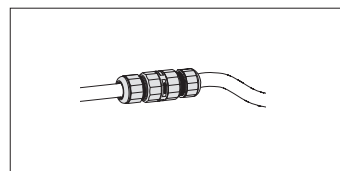

acc. 339 - Connector
993836-00
To be used for mains connection.