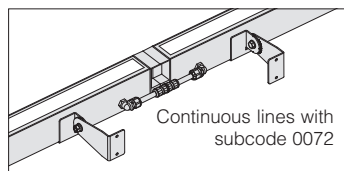

acc. 339 - Connector
993836-00
To be used for mains connection.