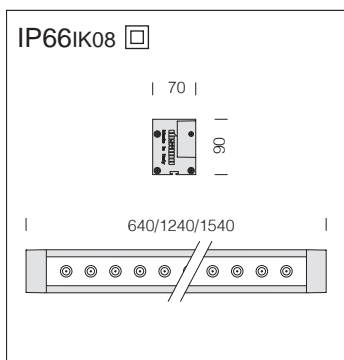

LED: Luminous flux maintenance 80%: 50.000h (L80B20).
Power factor ≥ 0.9