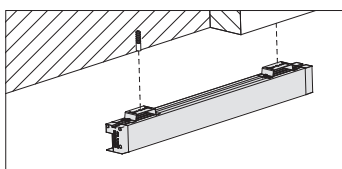

Accessories

acc. 535 adjustable connection
grey 993970-00
For direct ceiling installation.
Capacity: 6 Kg. **2 for pack.**

acc. 536 bracket
grey 993972-00
To install Sicura permanently on walls.
2 for pack.