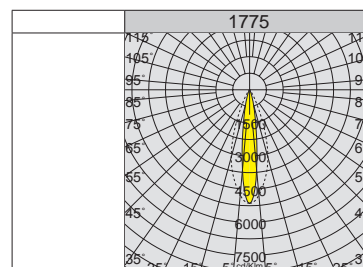

1775 Sicura - elliptic						
wattage	colour	L	CLD CELL		W tot	LUMEN OUTPUT (tq= 25 °C)
			weight	code		K - ølm - CRI
LED	grey	640	3.00	414236-00	31	4000K - 3148lm - CRI$\geq$70
LED	grey	1240	3.50	414237-00	61	4000K - 6297lm - CRI$\geq$70
LED	grey	1540	4.00	414238-00	77	4000K - 8096lm - CRI$\geq$70