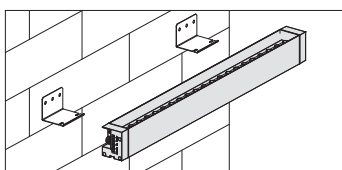

Accessories

acc. 535 adjustable connection
grey 993970-00
For direct ceiling installation.
Capacity: 6 Kg. **2 for pack.**

acc. 536 bracket
grey 993972-00
To install Sicura permanently on walls.
2 for pack.