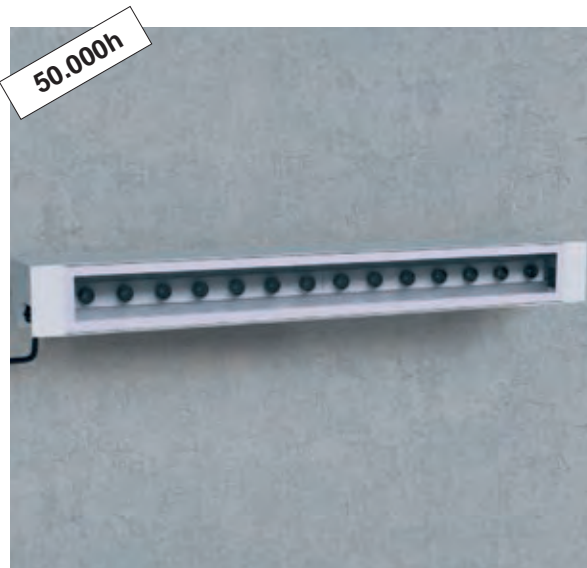

1775 Sicura - elliptic						
wattage	colour	L	CLD CELL		W tot	LUMEN OUTPUT (tq= 25 °C)
			weight	code		K - ølm - CRI
LED	grey	640	3.00	414236-00	31	4000K - 3148lm - CRI$\geq$70
LED	grey	1240	3.50	414237-00	61	4000K - 6297lm - CRI$\geq$70
LED	grey	1540	4.00	414238-00	77	4000K - 8096lm - CRI$\geq$70