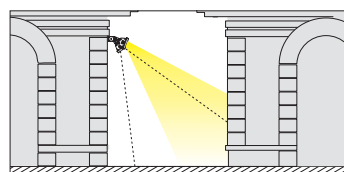

acc. 537 adjustable connection
galvanized 993974-00
To install Sicura on walls or ceiling. To be used for continuous lines. **2 for pack.**

On request: continuous line alignment supplied with **sub-code 0072** with surcharge).