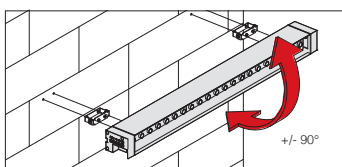

Accessories

acc. 535 adjustable connection
grey 993970-00
For direct ceiling installation.
Capacity: 6 Kg. **2 for pack.**