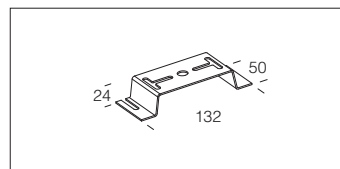

Accessories

acc. 535 adjustable connection
grey 993970-00
For direct ceiling installation.
Capacity: 6 Kg. **2 for pack.**

acc. 536 bracket
grey 993972-00
To install Sicura permanently on walls.
2 for pack.