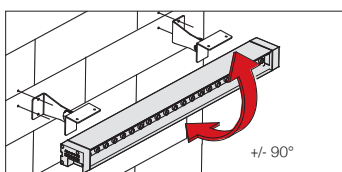

acc. 537 adjustable connection
galvanized 993974-00
To install Sicura on walls or ceiling. To be used for continuous lines. **2 for pack.**

On request: continuous line alignment supplied with **sub-code 0072** with surcharge).