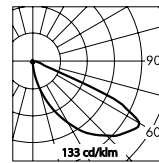

S.4605
With leds white 6000K 1180lm
Rated luminaire luminous flux 246lm