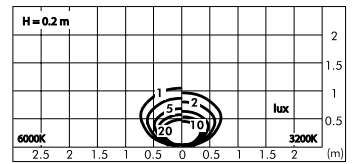

The light distribution is in accordance with light pollution regulations.

**LED BLUE** available on request

**S.4350**

**EOS BOLLARD ACCESSORY**

Die-cast aluminium column.  
Base 240 x 160 mm  
H = 550 mm  
(Order luminaire EOS SQUARE separately)

**S.4610W**   
 With leds white 3200K 215lm  
 Rated luminaire luminous flux 40lm

Rated input power 4W 230V  
 Recessing box not included

**S.4613**  
**RECESSING BOX**  
 for MINIEOS SQUARE  
 98 x 98 mm  
 Width 95 mm