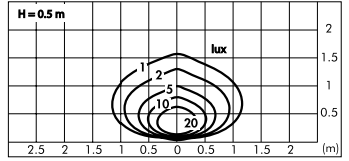

S.4621
With leds white 6000K 472lm
Rated luminaire luminous flux 63lm