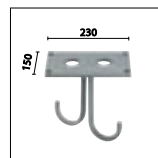

S.4372

FLANGE FOR EOS BOLLARD

Steel flange with stainless steel screws (to be fixed in concrete).