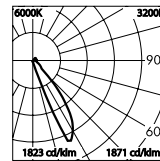

S.4615W
With leds white 3200K 1165lm
Rated luminaire luminous flux 178lm

Rated input power 17W 230V
Recessing box not included