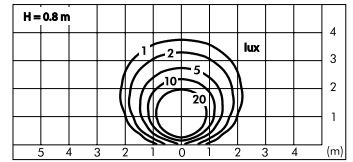

S.4641
For lamp HIT-DE 150W Rx7s 13250lm
Rated luminaire luminous flux 1590lm
Rated input power 149W 230V
Recessing box not included