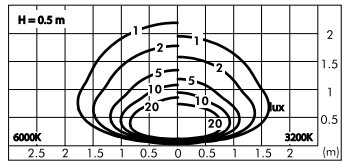

S.4615W
With leds white 3200K 1165lm
Rated luminaire luminous flux 178lm

Rated input power 17W 230V
Recessing box not included