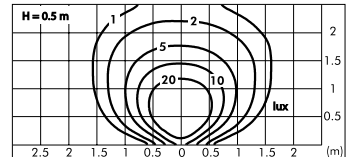

S.4605
With leds white 6000K 1180lm
Rated luminaire luminous flux 246lm