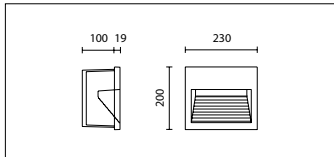

S.4605
With leds white 6000K 1180lm
Rated luminaire luminous flux 246lm