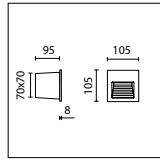

The light distribution is in accordance with light pollution regulations.

**LED BLUE** available on request

**S.4350**

**EOS BOLLARD ACCESSORY**

Die-cast aluminium column.  
Base 240 x 160 mm  
H = 550 mm  
(Order luminaire EOS SQUARE separately)

**S.4610W**   
 With leds white 3200K 215lm  
 Rated luminaire luminous flux 40lm

Rated input power 4W 230V  
 Recessing box not included

**S.4613**  
**RECESSING BOX**  
 for MINIEOS SQUARE  
 98 x 98 mm  
 Width 95 mm