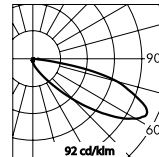

S.4605
With leds white 6000K 1180lm
Rated luminaire luminous flux 246lm