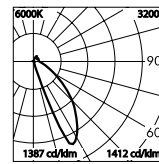

**S.4610W**   
 With leds white 3200K 215lm  
 Rated luminaire luminous flux 40lm

Rated input power 4W 230V  
 Recessing box not included

**S.4613**  
**RECESSING BOX**  
 for MINIEOS SQUARE  
 98 x 98 mm  
 Width 95 mm