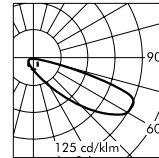

S.4641
For lamp HIT-DE 150W Rx7s 13250lm
Rated luminaire luminous flux 1590lm
Rated input power 149W 230V
Recessing box not included