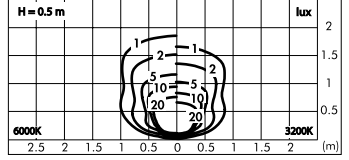

S.4621W
With leds white 3200K 388lm
Rated luminaire luminous flux 45lm

Rated input power 6W 230V
Recessing box not included