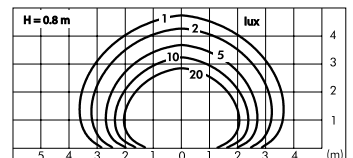

S.4633.12
RECESSING BOX
for MEGAEOS SQUARE
284 x 284 mm
Width 142 mm