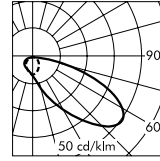

S.4621
With leds white 6000K 472lm
Rated luminaire luminous flux 63lm