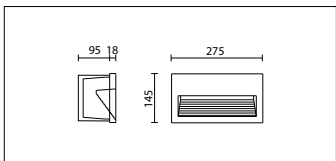

S.4523
RECESSING BOX for EOS RECTANGULAR
263 x 135 mm Width 95 mm