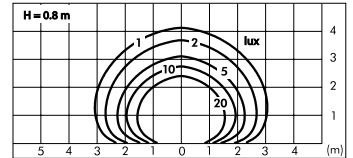

S.4641
For lamp HIT-DE 150W Rx7s 13250lm
Rated luminaire luminous flux 1590lm
Rated input power 149W 230V
Recessing box not included