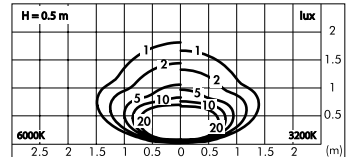

S.4343
RECESSING BOX for EOS SQUARE
217 x 187 mm Width 100 mm