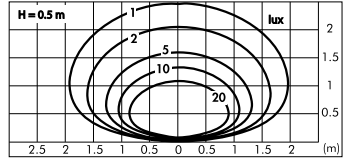

S.4615
With leds white 6000K 1416lm
Rated luminaire luminous flux 241lm