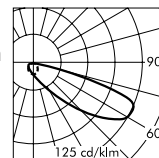

S.4633.12
RECESSING BOX
for MEGAEOS SQUARE
284 x 284 mm
Width 142 mm