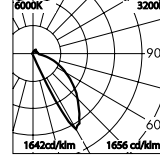

S.4621W
With leds white 3200K 388lm
Rated luminaire luminous flux 45lm

Rated input power 6W 230V
Recessing box not included