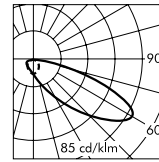

S.4641
For lamp HIT-DE 150W Rx7s 13250lm
Rated luminaire luminous flux 1590lm
Rated input power 149W 230V
Recessing box not included