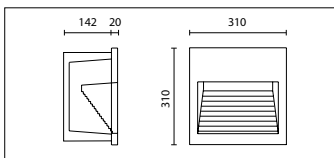

S.4641
For lamp HIT-DE 150W Rx7s 13250lm
Rated luminaire luminous flux 1590lm
Rated input power 149W 230V
Recessing box not included