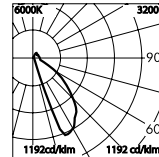

S.4343
RECESSING BOX for EOS SQUARE
217 x 187 mm Width 100 mm