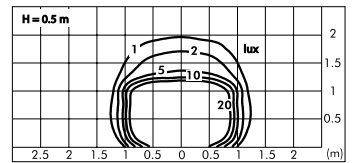

S.4605
With leds white 6000K 1180lm
Rated luminaire luminous flux 246lm