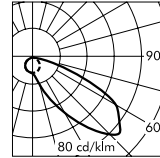

S.4615
With leds white 6000K 1416lm
Rated luminaire luminous flux 241lm