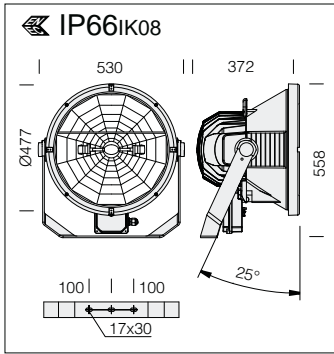

Reflector: Prismatic aluminium 99.98, anodised and polished, with light beam recovering fin.

To be used with acc 1176. With standard-supply igniter located inside the special fibreglass nylon box.