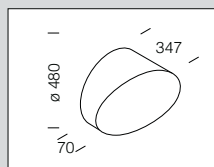

Forum lamps		
JM-TS1000/230V	986113-00	6100K-90000lm-Ra90
JM-TS2000/400V	986118-00	6100K-210000lm-Ra90
JM-TS2000/400V HO-SB	986119-00	5500K-220000lm-Ra 85
JM-TS2000/400V HF	986119-49	6200K-230000lm-Ra90

acc. 112 conveyor	
black	995725-00
Made of steel. Used for conveying the light beam in a single direction. Can be installed with acc. 111