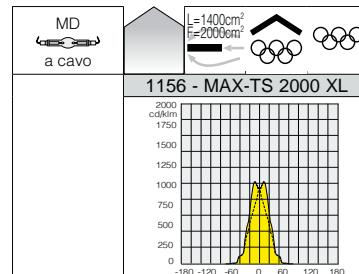

Reflector: Prismatic aluminium 99.98, anodised and polished, with light beam recovering fin.

To be used with acc 1176. With standard-supply igniter located inside the special fibreglass nylon box.

1156 Forum FL			
		S	
wattage	colour	weight	code
MAX-TS 1000 SA	graphite	12.90	412572-00
MAX-TS 2000 SA	graphite	12.90	412575-00

1156 Forum XL			
		S	
wattage	colour	weight	code
MAX-TS 1000 SA	graphite	12.90	412578-00
MAX-TS 2000 SA	graphite	12.90	412579-00

Reflector: Prismatic aluminium 99.98, anodised and polished.

To be used with acc 1176. With standard-supply igniter located inside the special fibreglass nylon box.

1156 Forum XL - indoor			
		S	
wattage	colour	weight	code
MAX-TS 1000 SA	graphite	12.90	412581-00
MAX-TS 2000 SA	graphite	12.90	412580-00