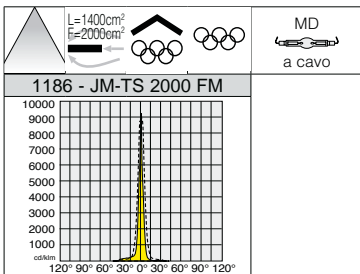

Reflector: Aluminium 99.98, anodised and polished, with light beam recovering fin.

To be used with acc 1176. With standard-supply igniter located inside the special fibreglass nylon box.