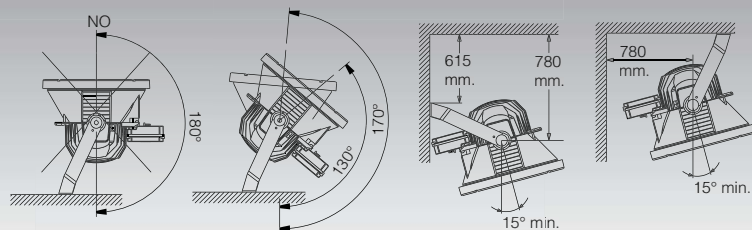

On request: special glass to be used when the floodlight is aimed upwards with a tilt angle between 130° to 175°.
IMPORTANT: make sure the diffuser surface is free from dirt or other foreign material.