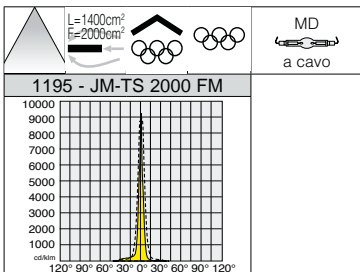

Reflector: Aluminium 99.98, anodised and polished, with light beam recovering fin.