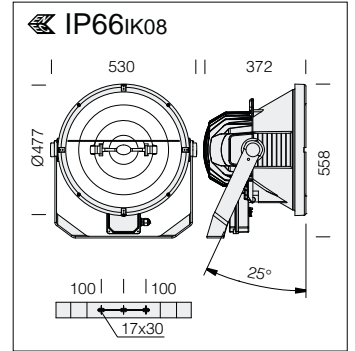

Reflector: Aluminium 99.98, anodised and polished, with light beam recovering fin.

To be used with acc 1176. With standard-supply igniter located inside the special fibreglass nylon box.