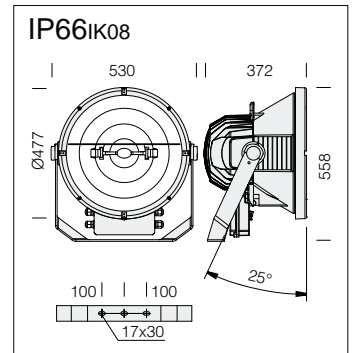

Reflector: Aluminium 99.98, anodised and polished, with light beam recovering fin.