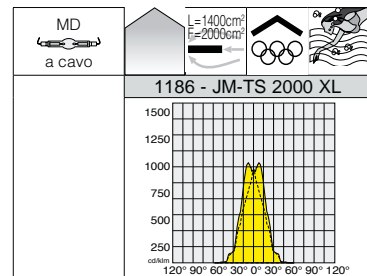

Reflector: Prismatic aluminium 99.98, anodised and polished, with light beam recovering fin.

To be used with acc 1176. With standard-supply igniter located inside the special fibreglass nylon box.

1186 Forum FL				
		S		Lamps (Ta=25°C)
wattage	colour	weight	code	Kelvin - ølm - Ra
JM-TS 2000 HO-SB	graphite	15.00	412589-00	5500K - 220000lm - Ra 85

Wiring box to be ordered separately (see acc. 1176.)
Attention: order spotlight and equipped box code with -49 if to be used with HF lamp subcode -49.

1186 Forum XL				
		S		Lamps (Ta=25°C)
wattage	colour	weight	code	Kelvin - ølm - Ra
JM-TS 2000 HO-SB	graphite	15.00	412591-00	5500K - 220000lm - Ra 85

Wiring box to be ordered separately (see acc. 1176.)
Attention: order spotlight and equipped box code with -49 if to be used with HF lamp subcode -49.

Reflector: Prismatic aluminium 99.98, anodised and polished.

To be used with acc 1176. With standard-supply igniter located inside the special fibreglass nylon box.

1186 Forum XL - indoor				
		S		Lamps (Ta=25°C)
wattage	colour	weight	code	Kelvin - ølm - Ra
JM-TS 2000 HO-SB	graphite	15.00	412593-00	5500K - 220000lm - Ra 85

Wiring box to be ordered separately (see acc. 1176.)
Attention: order spotlight and equipped box code with -49 if to be used with HF lamp subcode -49.