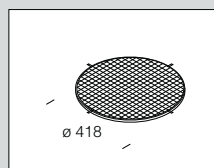

acc. 1176 gear CC IP66	
JM-TS 2000	997673-00
JM-TS 2000	997673-49
Aluminium box. Contents: ballast and capacitor.	

acc. 111 protective guard	
black	995723-00
Plastic-coated steel rod. For protection against impact. Can be installed with acc. 112.