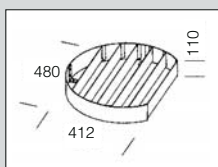

acc. 113 baffle louvre	
black	995724-00
Made of steel. To reduce glare and improve light control.