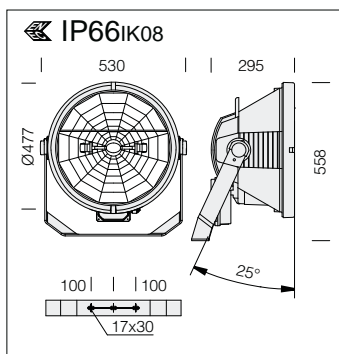

Reflector: Prismatic aluminium 99.98, anodised and polished, with light beam recovering fin.

To be used with acc 1176. With standard-supply igniter located inside the special fibreglass nylon box.

1156 Forum FL			
		S	
wattage	colour	weight	code
MAX-TS 1000 SA	graphite	12.90	412572-00
MAX-TS 2000 SA	graphite	12.90	412575-00

1156 Forum XL			
		S	
wattage	colour	weight	code
MAX-TS 1000 SA	graphite	12.90	412578-00
MAX-TS 2000 SA	graphite	12.90	412579-00

Reflector: Prismatic aluminium 99.98, anodised and polished.

To be used with acc 1176. With standard-supply igniter located inside the special fibreglass nylon box.

1156 Forum XL - indoor			
		S	
wattage	colour	weight	code
MAX-TS 1000 SA	graphite	12.90	412581-00
MAX-TS 2000 SA	graphite	12.90	412580-00