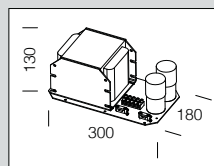

acc. 112 conveyor	
black	995725-00
Made of steel. Used for conveying the light beam in a single direction. Can be installed with acc. 111	

acc. 1176 gear CC IP66	
JM-TS 1000	997674-00
Aluminium box. Contents: ballast and capacitor.	