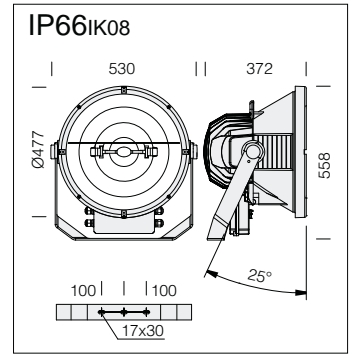

Reflector: Aluminium 99.98, anodised and polished, with light beam recovering fin.