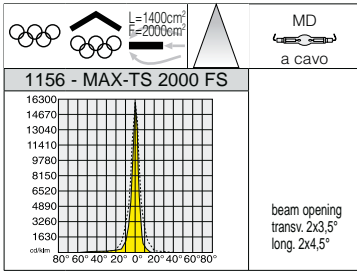

Reflector: Aluminium 99.98, anodised and polished, with light beam recovering fin.

To be used with acc 1176. With standard-supply igniter located inside the special fibreglass nylon box.