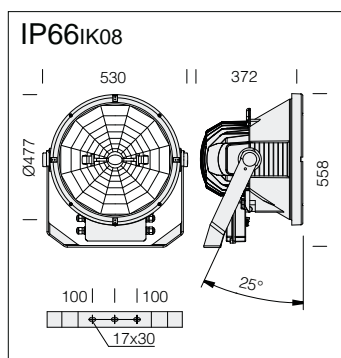

Reflector: Prismatic aluminium 99.98, anodised and polished, with light beam recovering fin.

1195 Forum FL			
		CNR hot restrike	
wattage	colour	weight	code
MAX-TS 1000 SA	graphite	38.00	412572-99
MAX-TS 2000 SA	graphite	38.00	412575-99
JM-TS 2000 HO-SB	graphite	38.00	412589-99

1195 Forum XL			
		CNR hot restrike	
wattage	colour	weight	code
MAX-TS 1000 SA	graphite	38.00	412578-99
MAX-TS 2000 SA	graphite	38.00	412579-99
JM-TS 2000 HO-SB	graphite	38.00	412591-99

Reflector: Prismatic aluminium 99.98, anodised and polished.

1195 Forum XL - indoor			
		CNR hot restrike	
wattage	colour	weight	code
MAX-TS 1000 SA	graphite	38.00	412581-99
MAX-TS 2000 SA	graphite	38.00	412580-99
JM-TS 2000 HO-SB	graphite	38.00	412593-99