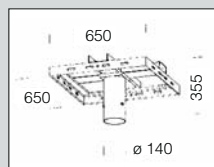

acc. 163 steel pole mount	
galvanised	998094-00
To be used to install up to 4 Forum floodlights on steel poles.