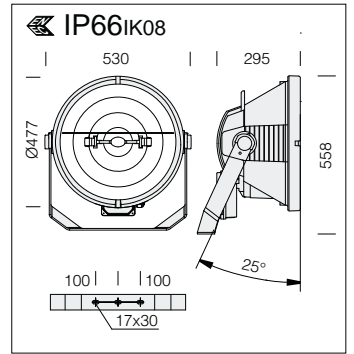

Reflector: Aluminium 99.98, anodised and polished, with light beam recovering fin.

To be used with acc 1176. With standard-supply igniter located inside the special fibreglass nylon box.