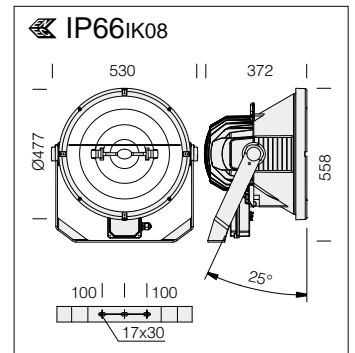

Reflector: Aluminium 99.98, anodised and polished, with light beam recovering fin.

To be used with acc 1176. With standard-supply igniter located inside the special fibreglass nylon box.