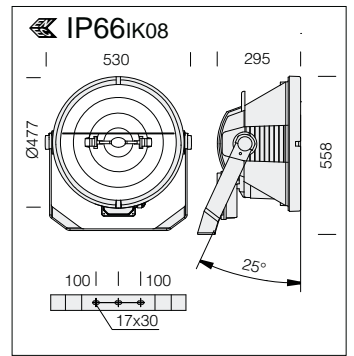

Reflector: Aluminium 99.98, anodised and polished, with light beam recovering fin.

To be used with acc 1176. With standard-supply igniter located inside the special fibreglass nylon box.

1156 Forum FM			
		S	
wattage	colour	weight	code
MAX-TS 1000 SA	graphite	12.90	412571-00
MAX-TS 2000 SA	graphite	12.90	412574-00