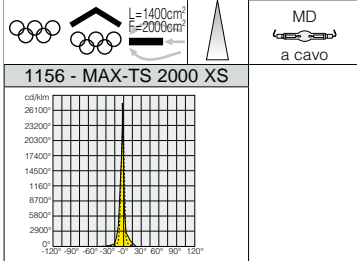

Reflector: Aluminium 99.98, anodised and polished, with light beam recovering fin.

To be used with acc 1176. With standard-supply igniter located inside the special fibreglass nylon box.