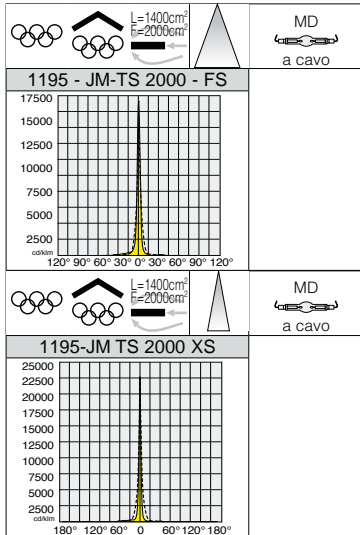

Reflector: Aluminium 99.98, anodised and polished, with light beam recovering fin.