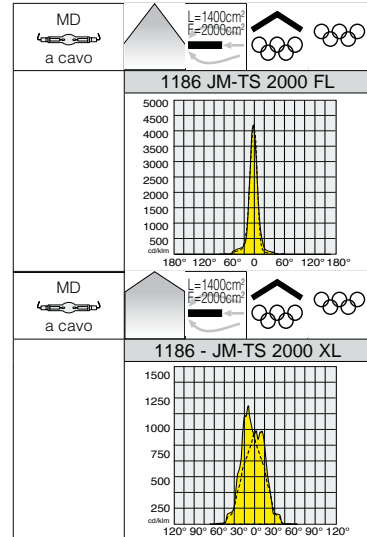

Reflector: Prismatic aluminium 99.98, anodised and polished, with light beam recovering fin.

To be used with acc 1176. With standard-supply igniter located inside the special fibreglass nylon box.

1186 Forum FL				
		S		Lamps (Ta=25°C)
wattage	colour	weight	code	Kelvin - ølm - Ra
JM-TS 2000 HO-SB	graphite	15.00	412589-00	5500K - 220000lm - Ra 85

Wiring box to be ordered separately (see acc. 1176.)
Attention: order spotlight and equipped box code with -49 if to be used with HF lamp subcode -49.

1186 Forum XL				
		S		Lamps (Ta=25°C)
wattage	colour	weight	code	Kelvin - ølm - Ra
JM-TS 2000 HO-SB	graphite	15.00	412591-00	5500K - 220000lm - Ra 85

Wiring box to be ordered separately (see acc. 1176.)
Attention: order spotlight and equipped box code with -49 if to be used with HF lamp subcode -49.

Reflector: Prismatic aluminium 99.98, anodised and polished.

To be used with acc 1176. With standard-supply igniter located inside the special fibreglass nylon box.

1186 Forum XL - indoor				
		S		Lamps (Ta=25°C)
wattage	colour	weight	code	Kelvin - ølm - Ra
JM-TS 2000 HO-SB	graphite	15.00	412593-00	5500K - 220000lm - Ra 85

Wiring box to be ordered separately (see acc. 1176.)
Attention: order spotlight and equipped box code with -49 if to be used with HF lamp subcode -49.