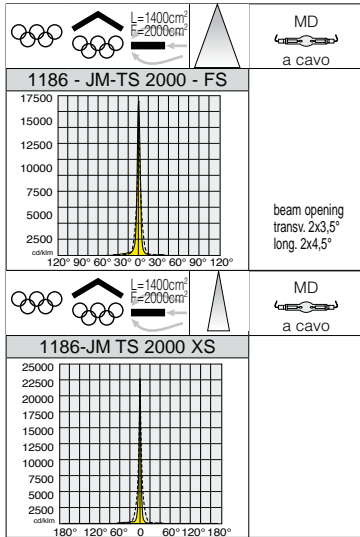

Reflector: Aluminium 99.98, anodised and polished, with light beam recovering fin.

To be used with acc 1176. With standard-supply igniter located inside the special fibreglass nylon box.