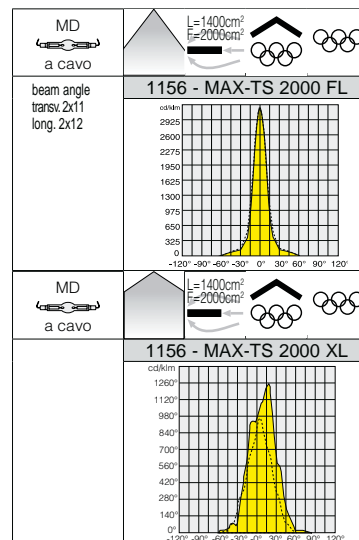

Reflector: Prismatic aluminium 99.98, anodised and polished, with light beam recovering fin.

To be used with acc 1176. With standard-supply igniter located inside the special fibreglass nylon box.

1156 Forum FL			
		S	
wattage	colour	weight	code
MAX-TS 1000 SA	graphite	12.90	412572-00
MAX-TS 2000 SA	graphite	12.90	412575-00

1156 Forum XL			
		S	
wattage	colour	weight	code
MAX-TS 1000 SA	graphite	12.90	412578-00
MAX-TS 2000 SA	graphite	12.90	412579-00

Reflector: Prismatic aluminium 99.98, anodised and polished.

To be used with acc 1176. With standard-supply igniter located inside the special fibreglass nylon box.

1156 Forum XL - indoor			
		S	
wattage	colour	weight	code
MAX-TS 1000 SA	graphite	12.90	412581-00
MAX-TS 2000 SA	graphite	12.90	412580-00