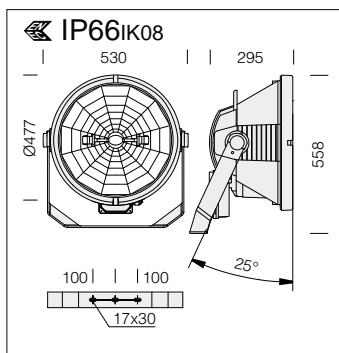

Reflector: Prismatic aluminium 99.98, anodised and polished, with light beam recovering fin.

To be used with acc 1176. With standard-supply igniter located inside the special fibreglass nylon box.

1156 Forum FL			
		S	
wattage	colour	weight	code
MAX-TS 1000 SA	graphite	12.90	412572-00
MAX-TS 2000 SA	graphite	12.90	412575-00

1156 Forum XL			
		S	
wattage	colour	weight	code
MAX-TS 1000 SA	graphite	12.90	412578-00
MAX-TS 2000 SA	graphite	12.90	412579-00

Reflector: Prismatic aluminium 99.98, anodised and polished.

To be used with acc 1176. With standard-supply igniter located inside the special fibreglass nylon box.

1156 Forum XL - indoor			
		S	
wattage	colour	weight	code
MAX-TS 1000 SA	graphite	12.90	412581-00
MAX-TS 2000 SA	graphite	12.90	412580-00