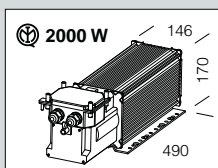

On request: special glass to be used when the floodlight is aimed upwards with a tilt angle between 130° to 175°.
IMPORTANT: make sure the diffuser surface is free from dirt or other foreign material.

Included in standard supply: fibreglass nylon box with igniter. Fitted for insertion of power supply cable. Steel bracket with protractor scale. Aiming visor for precise aiming of the floodlight.

Upon request: with protective mesh for internal (subcode-0094)

Housing/frame: die-cast aluminium with cooling fins.

Diffuser: tempered glass 5 mm thick, resistant to impact and thermal shock.

Coating: graphite grey polyester powder coating, resistant to corrosive and saline environments.

Electric gear: wire terminated with admiralty brass clamps, silicone insulation with cross section: 1.5 sqmm 2P+T nylon terminal block (maximum allowed lead cross-section: 6 sqmm).

Equipment: supplied with knife switch enabling safe lamp replacement. Steel bracket with protractor scale and aiming visor. Retained steel screws with special anticorrosion and anti-gripping treatment. Igniter box thermally isolated from the housing. With gasket made of silicone platinum material.

EXTERIOR FLOODLIGHTS

Forum lamps		
JM-TS1000/230V	986113-00	6100K-90000lm-Ra90
JM-TS2000/400V	986118-00	6100K-210000lm-Ra90
JM-TS2000/400V HO-SB	986119-00	5500K-220000lm-Ra 85
JM-TS2000/400V HF	986119-49	6200K-230000lm-Ra90

acc. 112 conveyor	
black	995725-00
Made of steel. Used for conveying the light beam in a single direction. Can be installed with acc. 111	

acc. 1176 gear CC IP66	
JM-TS 1000	997674-00
Aluminium box. Contents: ballast and capacitor.	

1177 gear tray	
JM-TS 1000	997640-16
JM-TS 2000	997642-16
Steel gear tray only, no box. Contents: ballast and capacitor.