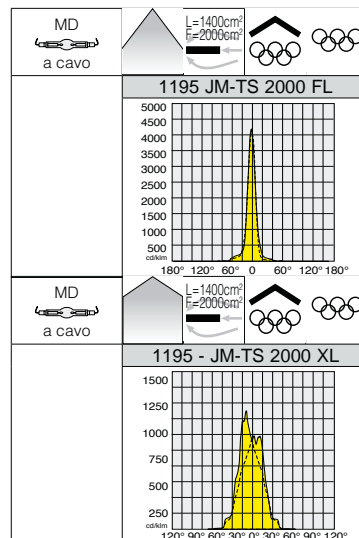

Reflector: Prismatic aluminium 99.98, anodised and polished, with light beam recovering fin.

1195 Forum FL			
		CNR hot restrike	
wattage	colour	weight	code
MAX-TS 1000 SA	graphite	38.00	412572-99
MAX-TS 2000 SA	graphite	38.00	412575-99
JM-TS 2000 HO-SB	graphite	38.00	412589-99

1195 Forum XL			
		CNR hot restrike	
wattage	colour	weight	code
MAX-TS 1000 SA	graphite	38.00	412578-99
MAX-TS 2000 SA	graphite	38.00	412579-99
JM-TS 2000 HO-SB	graphite	38.00	412591-99

Reflector: Prismatic aluminium 99.98, anodised and polished.

1195 Forum XL - indoor			
		CNR hot restrike	
wattage	colour	weight	code
MAX-TS 1000 SA	graphite	38.00	412581-99
MAX-TS 2000 SA	graphite	38.00	412580-99
JM-TS 2000 HO-SB	graphite	38.00	412593-99