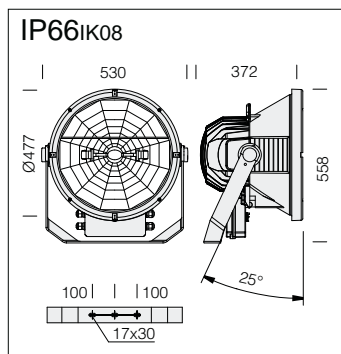

Reflector: Prismatic aluminium 99.98, anodised and polished, with light beam recovering fin.

1195 Forum FL			
		CNR hot restrike	
wattage	colour	weight	code
MAX-TS 1000 SA	graphite	38.00	412572-99
MAX-TS 2000 SA	graphite	38.00	412575-99
JM-TS 2000 HO-SB	graphite	38.00	412589-99

1195 Forum XL			
		CNR hot restrike	
wattage	colour	weight	code
MAX-TS 1000 SA	graphite	38.00	412578-99
MAX-TS 2000 SA	graphite	38.00	412579-99
JM-TS 2000 HO-SB	graphite	38.00	412591-99

Reflector: Prismatic aluminium 99.98, anodised and polished.

1195 Forum XL - indoor			
		CNR hot restrike	
wattage	colour	weight	code
MAX-TS 1000 SA	graphite	38.00	412581-99
MAX-TS 2000 SA	graphite	38.00	412580-99
JM-TS 2000 HO-SB	graphite	38.00	412593-99