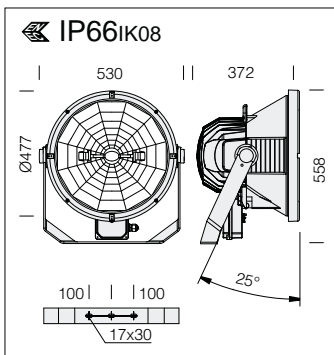

1186 Forum XL				
		S		Lamps (Ta=25°C)
wattage	colour	weight	code	Kelvin - ølm - Ra
JM-TS 2000 HO-SB	graphite	15.00	412591-00	5500K - 220000lm - Ra 85

Wiring box to be ordered separately (see acc. 1176.)
Attention: order spotlight and equipped box code with -49 if to be used with HF lamp subcode -49.

Reflector: Prismatic aluminium 99.98, anodised and polished.

To be used with acc 1176. With standard-supply igniter located inside the special fibreglass nylon box.