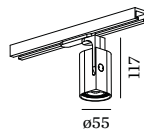

SQUBE on track

1.0 LED

LED 6W | 220-240VAC | 50-60Hz
COB2-step | incl. power supply

CE 0.29kg \oplus 960° IP20 \approx 0,3 \oplus Λ 36°

1.0 PAR16

PAR16 max. 50W | GU10
220-240VAC | 50-60Hz

CE 0.32kg \oplus 960° IP20 \approx 0,9 \oplus Λ 36°