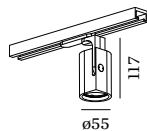

SQUBE on track

1.0 LED

LED 6W | 220-240VAC | 50-60Hz
COB2-step | incl. power supply

CE 0.29kg \oplus 960° IP20 \approx 0,3 \oplus Λ 36°

1.0 PAR16

PAR16 max. 50W | GU10
220-240VAC | 50-60Hz

CE 0.32kg \oplus 960° IP20 \approx 0,9 \oplus Λ 36°